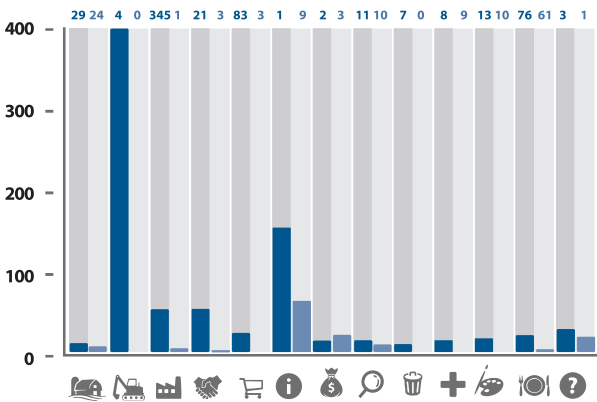

Township of Otonabee-South-Monaghan Results

Industry NAICS Code

EMPLOYEES

FT PT

TOTALS 603 134

SQUARE FOOTAGE ACCOUNTED

TOTAL 770,015 sq ft

Noted skills shortage:
13 in total

Top 3:

2
Heavy Equipment Operator

2
Mechanics

2
Labour

Looking to expand:
0 businesses

0 businesses looking to expand in the next 12 months.