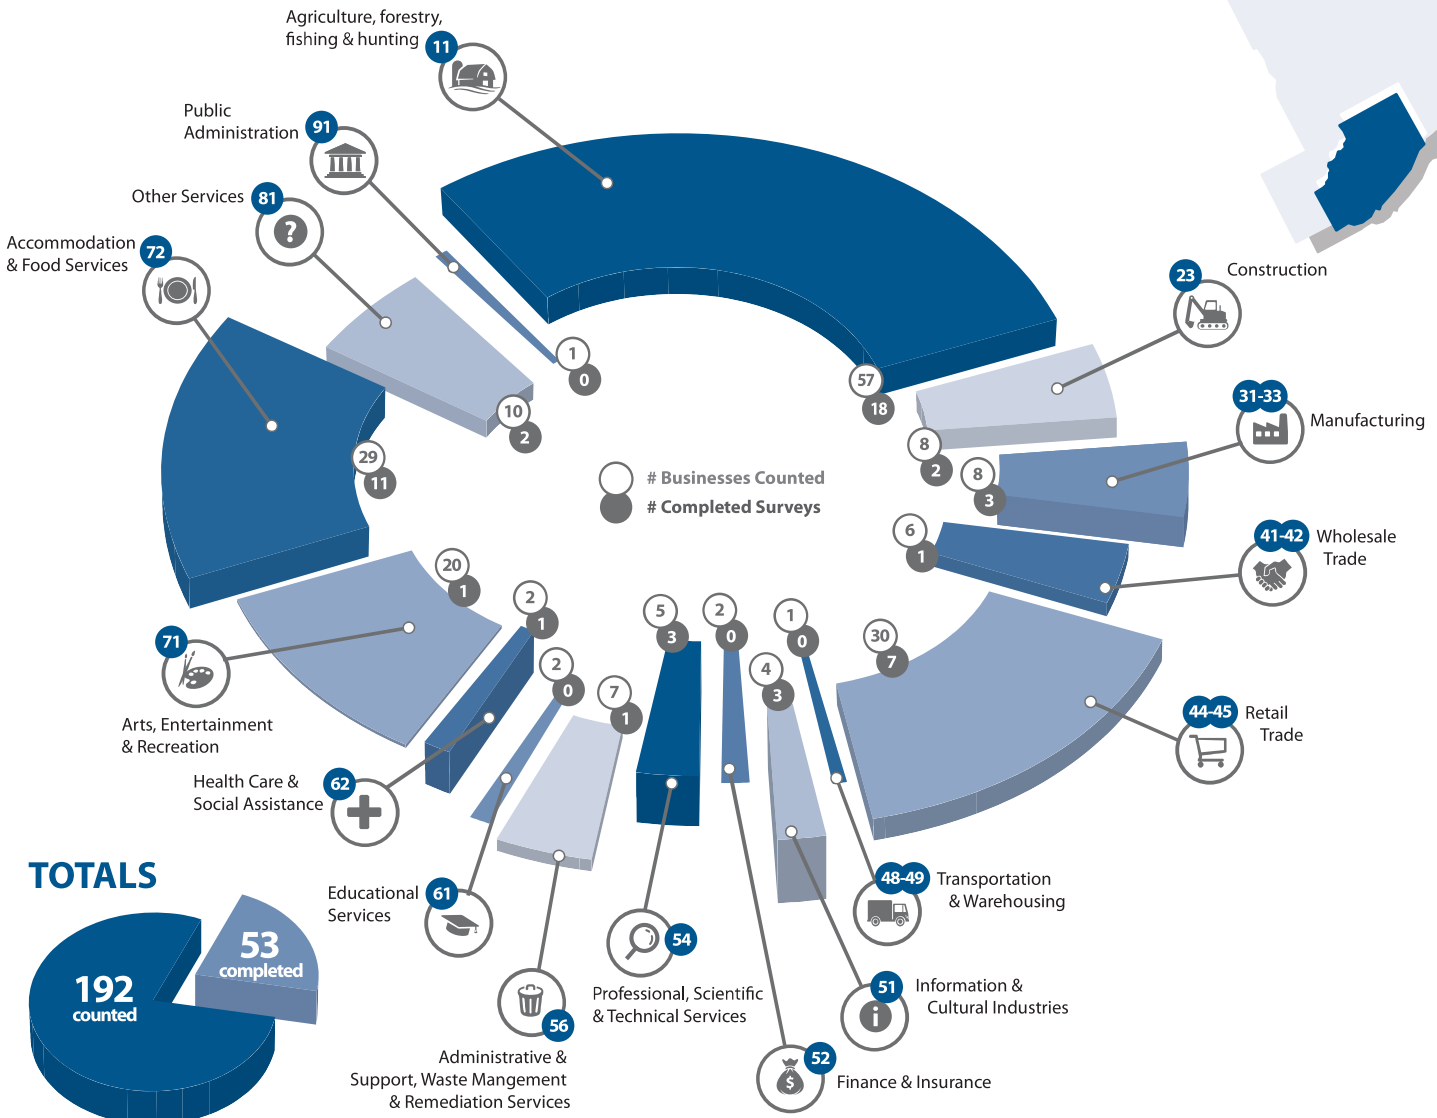

Township of Otonabee-South-Monaghan Results

Industry NAICS Code

EMPLOYEES

FT PT

TOTALS 603 134

SQUARE FOOTAGE ACCOUNTED

TOTAL 770,015 sq ft

Noted skills shortage:
13 in total

Top 3:

2
Heavy Equipment Operator

2
Mechanics

2
Labour

Looking to expand:
0 businesses

0 businesses looking to expand in the next 12 months.