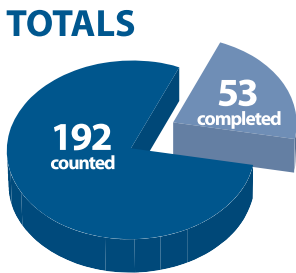

Township of Otonabee-South-Monaghan Results

Industry NAICS Code

EMPLOYEES

FT PT

TOTALS 603 134

SQUARE FOOTAGE ACCOUNTED

TOTAL 770,015 sq ft

Noted skills shortage:
13 in total

Top 3:

2
Heavy Equipment Operator

2
Mechanics

2
Labour

Looking to expand:
0 businesses

0 businesses looking to expand in the next 12 months.