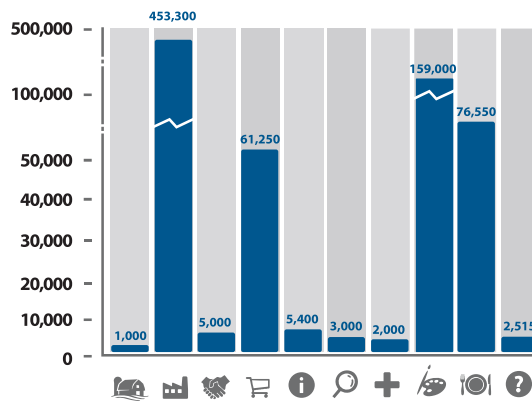

Township of Otonabee-South-Monaghan Results

Industry NAICS Code

EMPLOYEES

FT PT

TOTALS 603 134

SQUARE FOOTAGE ACCOUNTED

TOTAL 770,015 sq ft

Noted skills shortage:
13 in total

Top 3:

2
Heavy Equipment Operator

2
Mechanics

2
Labour

Looking to expand:
0 businesses

0 businesses looking to expand in the next 12 months.